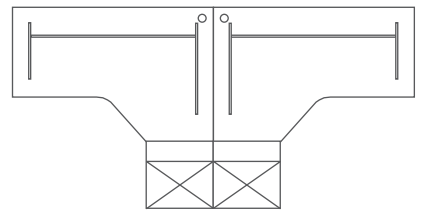

5 YEAR
GUARANTEE

Techno Operators Chair

- ▲ with or without arms
- ▲ manual or gas height adjustment
- ▲ separate back adjustment

Pace Cluster Features

- ▲ available in laminate finishes
- ▲ 16mm panel leg
- ▲ economy drawers
- ▲ flatpack

Type A
1800mm x 1200mm

Type B
1600mm x 900mm

w.martinTeriors
furniture manufacturers

12 Proton Street, Stikland, Cape Town. PO Box 2251, Bellville, 7535
Tel: +27 21 949 4959 Fax: +27 21 949 1185
email: w.minteriors@mweb.co.za