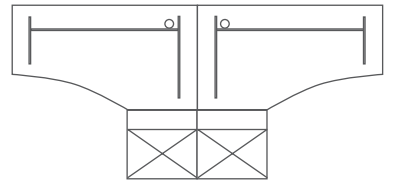

5 YEAR
GUARANTEE

Techno Operators Chair

- ▲ with or without arms
- ▲ manual or gas height adjustment
- ▲ separate back adjustment

Pace Cluster Features

- ▲ available in laminate finishes
- ▲ 16mm panel leg
- ▲ economy drawers
- ▲ flatpack

Type A
1800mm x 1200mm

Type B
1600mm x 900mm

w.martinTeriors
furniture manufacturers

12 Proton Street, Stikland, Cape Town. PO Box 2251, Bellville, 7535
Tel: +27 21 949 4959 Fax: +27 21 949 1185
email: w.minteriors@mweb.co.za