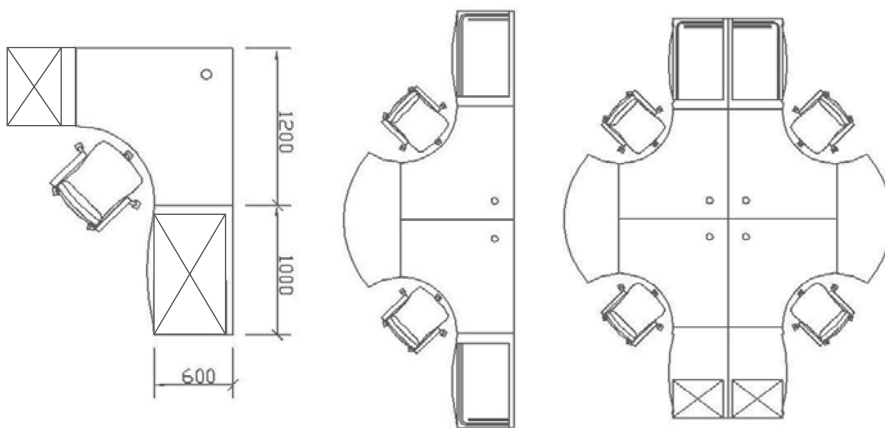

[a]

[b]

5 YEAR
GUARANTEE

[a] 24/7 Operators Chair

- ▲ mesh-back - 24 hour chair
- ▲ gas height adjustable
- ▲ syncro mechanism

[b] Razz Operators Chair

- ▶ medium back arm chair
- ▶ gas height adjustable
- ▶ syncro mechanism