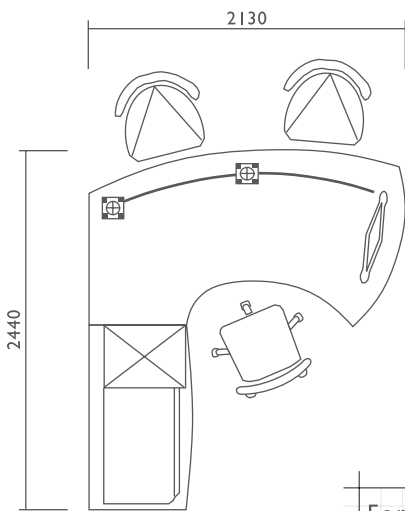

5 YEAR
GUARANTEE

Tuscan Managerial Range

- ▶ high back arm chair
gas height adjustment
- ▲ visitors arm chair
powder coated sleigh frame
genuine leather or fabric

Forum Managerial Features

- ◀ available in veneer finishes
- ▲ tapered leg with chrome toe
- ▼ metal modesty panel
- ▼ oval slag leg with matching insert